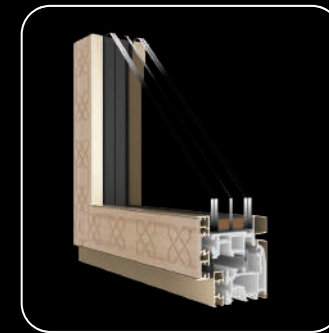

04 DESIGNER WINDOWS & DOORS

VENICE MOSAIC DESIGN

These windows become artistic works, unique and exclusive, as the highest expression of Venices' maestri of glass and gold.

VENICE FABRIC DESIGN

These precious - and increasingly rare - skills, in a fascinating and magical setting where the hum of the looms and the expert hands of the Venetian weavers keep alive an art of the past which has a clear place in the world of today.