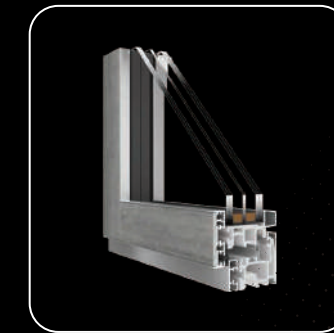

VENICE STONE DESIGN

The Innovative Windows Design window line conveys a surprising harmony, in which sturdiness, light weight and elegance all go hand-in-hand. The finishings in marble or porcelain tile provide for unique and unrepeatable solutions every time.