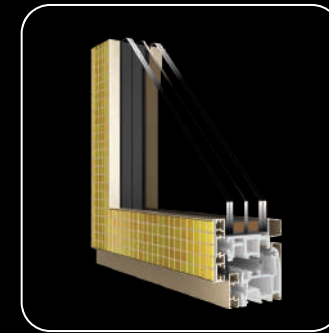

04 DESIGNER WINDOWS & DOORS

VENICE MOSAIC DESIGN

These windows become artistic works, unique and exclusive, as the highest expression of Venices' maestri of glass and gold.

VENICE FABRIC DESIGN

These precious - and increasingly rare - skills, in a fascinating and magical setting where the hum of the looms and the expert hands of the Venetian weavers keep alive an art of the past which has a clear place in the world of today.